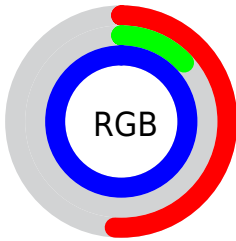

Distribution

- Red (51%)
- Green (13%)
- Blue (100%)