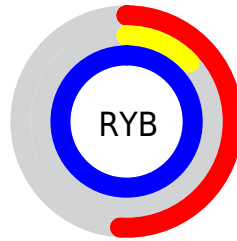

- Red (51%)
- Yellow (13%)
- Blue (100%)