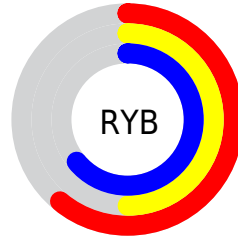

- Red (61%)
- Yellow (50%)
- Blue (64%)