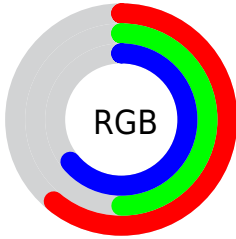

Distribution

- Red (61%)
- Green (50%)
- Blue (64%)