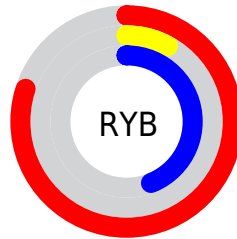

- Red (80%)
- Yellow (8%)
- Blue (44%)