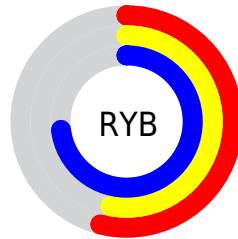

- Red (54%)
- Yellow (53%)
- Blue (73%)