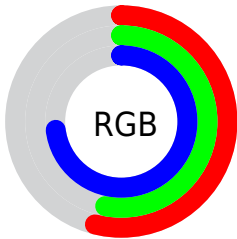

Distribution

- Red (54%)
- Green (53%)
- Blue (73%)