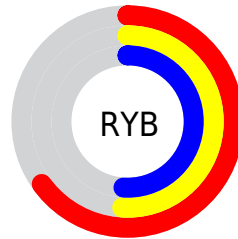

Details

The XYZ color **27.7491, 25.5010, 24.2285** is a dark color, and the websafe version is hex **996666**. A complement of this color would be **29.8467, 35.0937, 41.7602**, and the grayscale version is **25.0836, 26.3899, 28.7386**.

A 20% lighter version of the original color is **55.6029, 52.5213, 51.4630**, and **11.2561, 9.8939, 8.9059** is the 20% darker color. If you saturate the color by 10%, you get **24.7058, 21.0480, 18.1777**, and if you desaturate by 10%, it is **31.3347, 30.7478, 31.3557**.

Distribution

Red (65%)

Green (51%)

Blue (51%)

Red (65%)

Yellow (51%)

Blue (51%)

Cyan (0%)