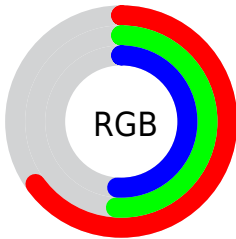

Distribution

Red (65%)

Green (51%)

Blue (51%)