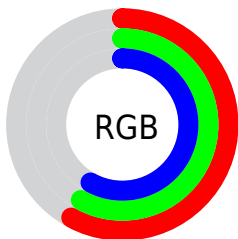

Distribution

Red (58%)

Green (58%)

Blue (58%)