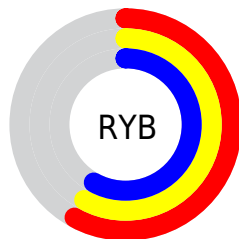

Details

The XYZ color **27.8116, 29.2086, 32.1890** is a light color, and the websafe version is hex **999999**. A complement of this color would be **28.0691, 29.5818, 31.8345**, and the grayscale version is **27.7793, 29.2260, 31.8271**.

A 20% lighter version of the original color is **55.6347, 58.4551, 64.2278**, and **11.3621, 11.9538, 13.0177** is the 20% darker color. If you saturate the color by 10%, you get **23.1774, 23.6297, 31.3569**, and if you desaturate by 10%, it is **33.0833, 35.5547, 33.1365**.

Distribution

Red (58%)

Green (58%)

Blue (58%)

Red (58%)

Yellow (58%)

Blue (58%)

Cyan (1%)