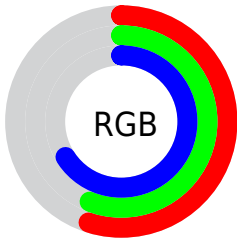

Distribution

- Red (55%)
- Green (56%)
- Blue (66%)