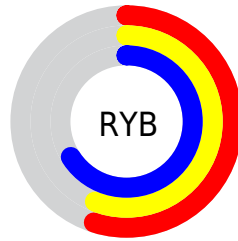

- Red (55%)
- Yellow (56%)
- Blue (66%)