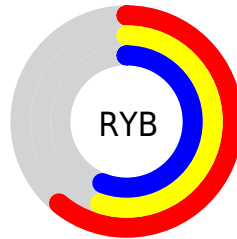

- Red (61%)
- Yellow (55%)
- Blue (56%)