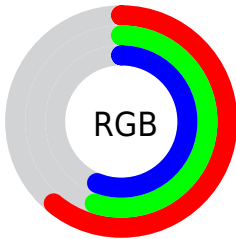

Distribution

- Red (61%)
- Green (55%)
- Blue (56%)