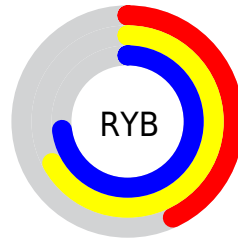

Details

The XYZ color **27.8280, 39.9540, 27.0141** is a dark color, and the websafe version is hex **66CC99**. A complement of this color would be **32.6025, 24.1303, 39.0170**, and the grayscale version is **31.8824, 33.5428, 36.5281**.

A 20% lighter version of the original color is **55.8039, 75.3711, 55.8629**, and **11.2381, 17.8793, 10.2559** is the 20% darker color. If you saturate the color by 10%, you get **24.9231, 38.5563, 22.4185**, and if you desaturate by 10%, it is **31.3425, 41.6539, 32.2838**.

Distribution

Red (43%)

Green (73%)

Blue (51%)

Red (43%)

Yellow (67%)

Blue (73%)

Cyan (41%)