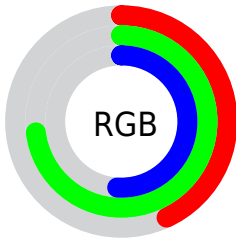

Distribution

Red (43%)

Green (73%)

Blue (51%)