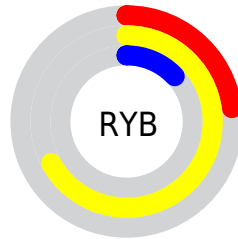

- Red (23%)
- Yellow (67%)
- Blue (13%)