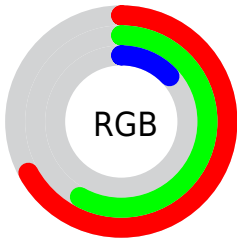

Distribution

- Red (67%)
- Green (58%)
- Blue (13%)