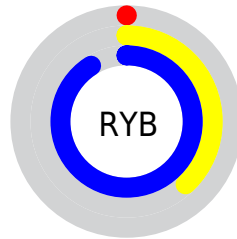

- Red (0%)
- Yellow (38%)
- Blue (91%)