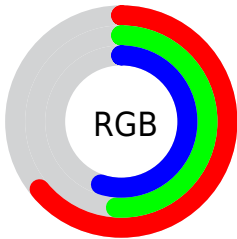

Distribution

- Red (64%)
- Green (51%)
- Blue (55%)