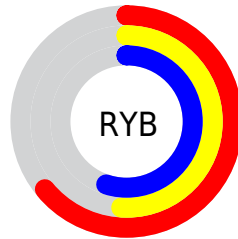

- Red (64%)
- Yellow (51%)
- Blue (55%)