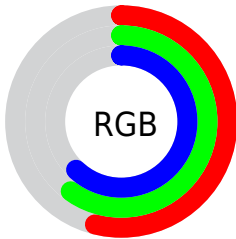

Distribution

- Red (54%)
- Green (60%)
- Blue (62%)