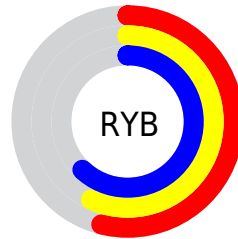

- Red (54%)
- Yellow (57%)
- Blue (62%)