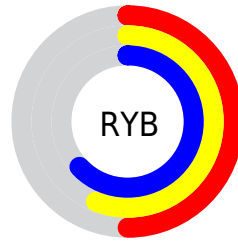

Details

The XYZ color **27.9303, 32.5750, 38.5337** is a light color, and the websafe version is hex **669999**. A complement of this color would be **26.1193, 24.2890, 23.3917**, and the grayscale version is **29.3307, 30.8582, 33.6045**.

A 20% lighter version of the original color is **55.7729, 63.7729, 74.3356**, and **11.3437, 13.6408, 16.7869** is the 20% darker color. If you saturate the color by 10%, you get **25.7216, 31.4372, 38.4305**, and if you desaturate by 10%, it is **30.5241, 33.9130, 38.6563**.

Distribution

Red (50%)

Green (63%)

Blue (63%)

Red (50%)

Yellow (56%)

Blue (63%)

Cyan (21%)