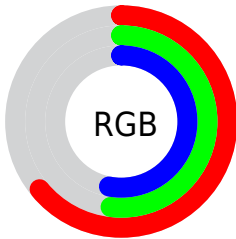

Distribution

Red (64%)

Green (52%)

Blue (53%)