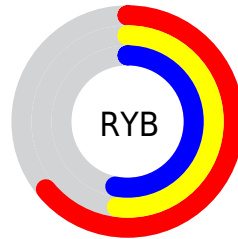

Details

The XYZ color **27.7949, 26.2828, 26.1624** is a dark color, and the websafe version is hex **CC9999**. A complement of this color would be **29.2927, 33.7903, 39.1624**, and the grayscale version is **25.7554, 27.0967, 29.5083**.

A 20% lighter version of the original color is **55.4420, 53.6111, 54.4396**, and **11.2490, 10.2061, 9.7646** is the 20% darker color. If you saturate the color by 10%, you get **24.7157, 21.7541, 20.1116**, and if you desaturate by 10%, it is **31.3857, 31.5721, 33.1924**.

Distribution

Red (64%)

Green (52%)

Blue (53%)

Red (64%)

Yellow (52%)

Blue (53%)

Cyan (0%)

Magenta (18%)

Yellow (18%)

Black (36%)

Cyan (36%)

Magenta (48%)

Yellow (47%)

Brightness & Saturation Gradients

These gradients show how the XYZ color 27.7949, 26.2828, 26.1624 changes by changing the brightness by 10 percent. The first figure shows a shift by +10% for each color and the second figure -10%.