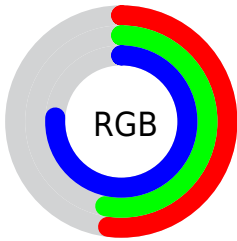

Distribution

Red (52%)

Green (53%)

Blue (76%)