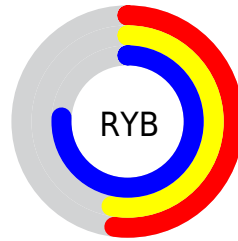

Details

The XYZ color **27.9173, 26.1285, 54.6108** is a light color, and the websafe version is hex **9999CC**. A complement of this color would be **45.0444, 50.3975, 29.1845**, and the grayscale version is **25.1577, 26.4678, 28.8235**.

A 20% lighter version of the original color is **55.8893, 53.4963, 98.6469**, and **11.2904, 10.0959, 26.1646** is the 20% darker color. If you saturate the color by 10%, you get **22.8047, 19.9954, 53.6969**, and if you desaturate by 10%, it is **34.0424, 33.4477, 55.7012**.

Distribution

Red (52%)

Green (53%)

Blue (76%)

Red (52%)

Yellow (53%)

Blue (76%)

Cyan (32%)