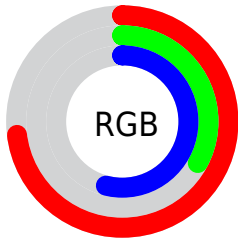

Distribution

Red (73%)

Green (33%)

Blue (54%)