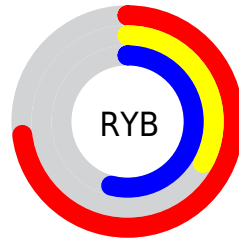

Details

The XYZ color **27.9304, 18.4606, 26.1359** is a dark color, and the websafe version is hex **CC6699**. A complement of this color would be **25.2239, 38.5960, 27.5950**, and the grayscale version is **17.8375, 18.7664, 20.4367**.

A 20% lighter version of the original color is **55.5164, 40.6030, 54.2013**, and **11.3826, 6.2809, 9.8449** is the 20% darker color. If you saturate the color by 10%, you get **26.0907, 15.7457, 22.5489**, and if you desaturate by 10%, it is **30.2030, 21.9608, 30.1147**.

Distribution

Red (73%)

Green (33%)

Blue (54%)

Red (73%)

Yellow (33%)

Blue (54%)

Cyan (0%)