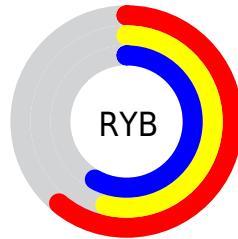

Details

The XYZ color **27.9224, 27.0658, 31.3563** is a dark color, and the websafe version is hex **999999**. A complement of this color would be **27.3943, 31.1713, 31.7684**, and the grayscale version is **26.4295, 27.8059, 30.2806**.

A 20% lighter version of the original color is **55.8200, 54.8928, 62.9117**, and **11.3452, 10.6642, 12.5268** is the 20% darker color. If you saturate the color by 10%, you get **25.3019, 22.7230, 27.7130**, and if you desaturate by 10%, it is **30.9023, 32.0671, 35.3039**.

Distribution

Red (61%)

Green (54%)

Blue (58%)

Red (61%)

Yellow (54%)

Blue (58%)

Cyan (0%)