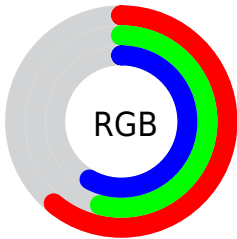

Distribution

Red (61%)

Green (54%)

Blue (58%)