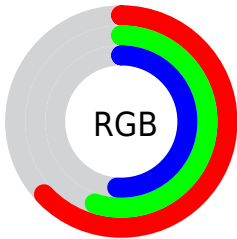

Distribution

Red (63%)

Green (55%)

Blue (51%)