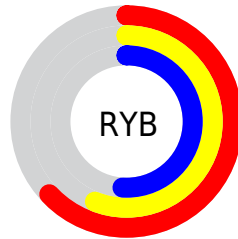

Details

The XYZ color **27.8930, 27.6273, 24.6314** is a dark color, and the websafe version is hex **999999**. A complement of this color would be **26.5527, 29.3728, 37.9884**, and the grayscale version is **26.7117, 28.1028, 30.6040**.

A 20% lighter version of the original color is **55.6120, 55.6756, 52.0714**, and **11.3270, 10.9752, 9.1108** is the 20% darker color. If you saturate the color by 10%, you get **25.3840, 24.1890, 18.9247**, and if you desaturate by 10%, it is **30.7344, 31.4600, 31.2815**.

Distribution

Red (63%)

Green (55%)

Blue (51%)

Red (63%)

Yellow (56%)

Blue (51%)

Cyan (0%)