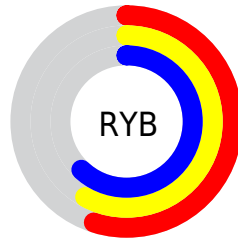

- Red (55%)
- Yellow (58%)
- Blue (62%)