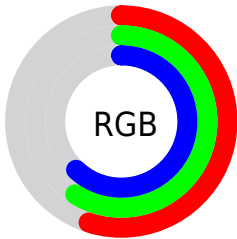

Distribution

- Red (55%)
- Green (59%)
- Blue (62%)