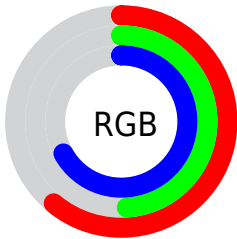

Distribution

- Red (61%)
- Green (49%)
- Blue (67%)