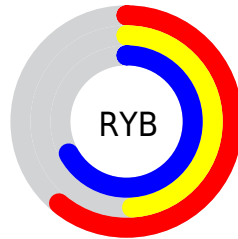

- Red (61%)
- Yellow (49%)
- Blue (67%)