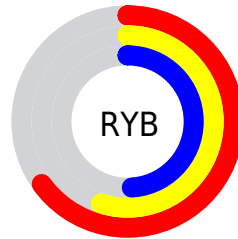

Details

The XYZ color **27.9593, 27.0629, 22.8188** is a dark color, and the websafe version is hex **CC9999**. A complement of this color would be **26.4946, 29.7833, 39.9498**, and the grayscale version is **26.2611, 27.6287, 30.0876**.

A 20% lighter version of the original color is **55.9522, 54.9417, 49.2508**, and **11.2799, 10.6083, 8.1097** is the 20% darker color. If you saturate the color by 10%, you get **25.4471, 23.5709, 17.2569**, and if you desaturate by 10%, it is **30.8266, 30.9852, 29.3611**.

Distribution

Red (65%)

Green (53%)

Blue (49%)

Red (65%)

Yellow (55%)

Blue (49%)

Cyan (0%)