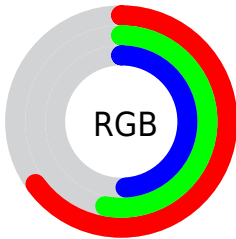

Distribution

Red (65%)

Green (53%)

Blue (49%)