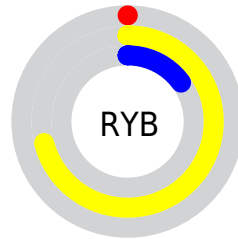

Red (0%)

Yellow (71%)

Blue (15%)