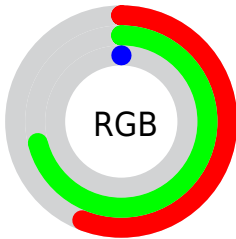

Distribution

Red (56%)

Green (71%)

Blue (0%)