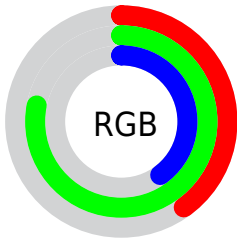

Distribution

- Red (40%)
- Green (78%)
- Blue (40%)