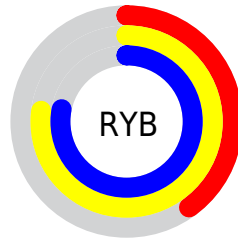

- Red (40%)
- Yellow (77%)
- Blue (78%)