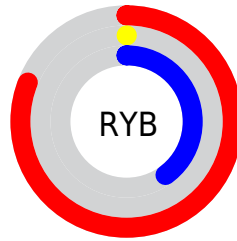

- Red (81%)
- Yellow (0%)
- Blue (40%)