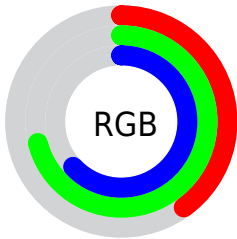

Distribution

- Red (40%)
- Green (71%)
- Blue (63%)