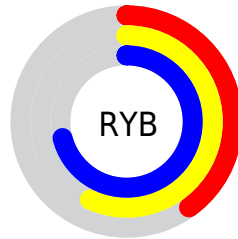

- Red (40%)
- Yellow (57%)
- Blue (71%)