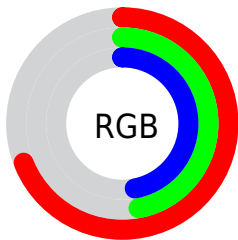

Distribution

Red (69%)

Green (47%)

Blue (47%)