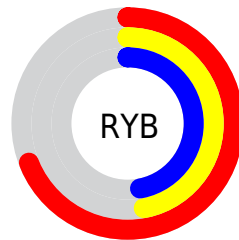

Details

The XYZ color **28.0111, 24.0191, 20.9291** is a dark color, and the websafe version is hex **996666**. A complement of this color would be **31.1069, 38.1769, 46.8037**, and the grayscale version is **23.7031, 24.9375, 27.1570**.

A 20% lighter version of the original color is **55.9942, 50.1893, 45.7660**, and **11.4490, 9.1119, 7.2862** is the 20% darker color. If you saturate the color by 10%, you get **25.1141, 19.7801, 15.1692**, and if you desaturate by 10%, it is **31.4948, 29.1169, 27.8537**.

Distribution

Red (69%)

Green (47%)

Blue (47%)

Red (69%)

Yellow (47%)

Blue (47%)

Cyan (0%)

Magenta (32%)

Yellow (32%)

Black (31%)

Cyan (31%)

Magenta (53%)

Yellow (53%)

Brightness & Saturation Gradients

These gradients show how the XYZ color 28.0111, 24.0191, 20.9291 changes by changing the brightness by 10 percent. The first figure shows a shift by +10% for each color and the second figure -10%.