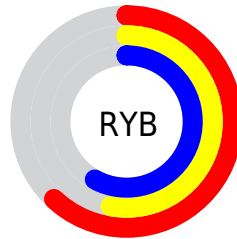

- Red (62%)
- Yellow (53%)
- Blue (58%)