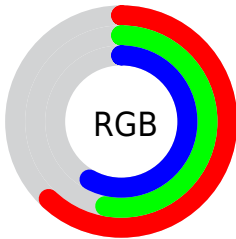

Distribution

- Red (62%)
- Green (53%)
- Blue (58%)