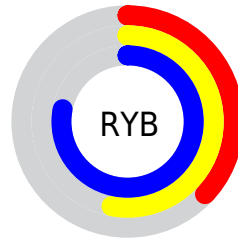

Details

The XYZ color **28.0650, 32.4437, 59.4267** is a light color, and the websafe version is hex **3399CC**. The color can be described as light muted azure. A complement of this color would be **34.2735, 29.8819, 14.7891**, and the grayscale version is **27.3553, 28.7799, 31.3414**.

A 20% lighter version of the original color is **55.8117, 63.5211, 103.9269**, and **11.3914, 13.5505, 29.2092** is the 20% darker color. If you saturate the color by 10%, you get **25.0097, 29.0306, 58.9295**, and if you desaturate by 10%, it is **31.7292, 36.2809, 59.9748**.

Distribution

Red (37%)

Green (64%)

Blue (78%)

Red (37%)

Yellow (53%)

Blue (78%)

Cyan (52%)