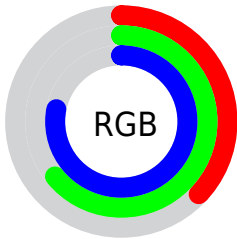

Distribution

Red (37%)

Green (64%)

Blue (78%)