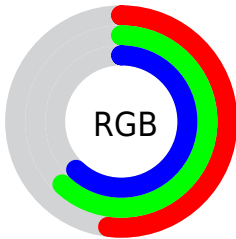

Distribution

Red (52%)

Green (62%)

Blue (62%)