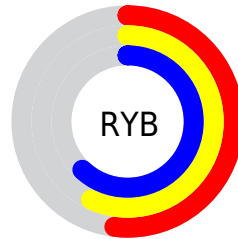

# Details

The XYZ color **28.0713, 31.9089, 37.0273** is a dark color, and the websafe version is hex **999999**. A complement of this color would be **26.7229, 25.7385, 25.7513**, and the grayscale version is **29.2027, 30.7235, 33.4579**.

A 20% lighter version of the original color is **56.0542, 62.8317, 72.1241**, and **11.4788, 13.4159, 15.8945** is the 20% darker color. If you saturate the color by 10%, you get **25.7622, 30.7194, 36.9193**, and if you desaturate by 10%, it is **30.7575, 33.2945, 37.1543**.

# Distribution

Red (52%)

Green (62%)

Blue (62%)

Red (52%)

Yellow (57%)

Blue (62%)

Cyan (16%)