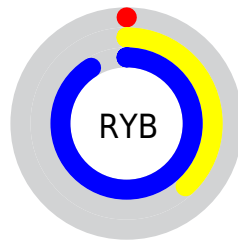

- Red (0%)
- Yellow (38%)
- Blue (91%)