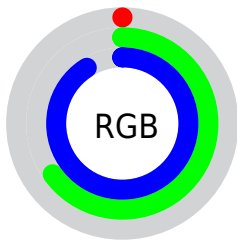

Distribution

- Red (0%)
- Green (65%)
- Blue (91%)