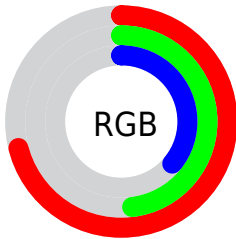

Distribution

- Red (71%)
- Green (48%)
- Blue (36%)