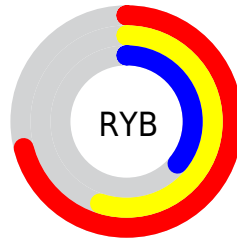

- Red (71%)
- Yellow (55%)
- Blue (36%)