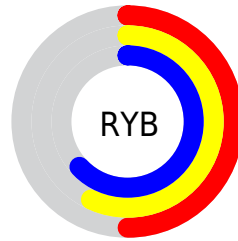

Details

The XYZ color **28.0800, 32.6521, 38.5407** is a light color, and the websafe version is hex **669999**. A complement of this color would be **26.3146, 24.5749, 23.7800**, and the grayscale version is **29.4589, 30.9931, 33.7515**.

A 20% lighter version of the original color is **56.0066, 63.8934, 74.3465**, and **11.4250, 13.6828, 16.7907** is the 20% darker color. If you saturate the color by 10%, you get **25.8481, 31.5024, 38.4365**, and if you desaturate by 10%, it is **30.6981, 34.0026, 38.6644**.

Distribution

Red (50%)

Green (63%)

Blue (63%)

Red (50%)

Yellow (57%)

Blue (63%)

Cyan (20%)