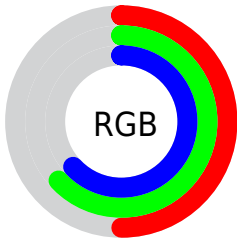

Distribution

Red (50%)

Green (63%)

Blue (63%)