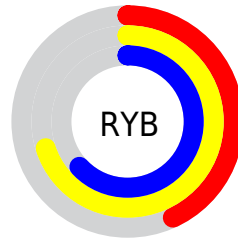

Details

The XYZ color **27.9878, 38.0331, 20.6179** is a dark color, and the websafe version is hex **669966**. A complement of this color would be **28.2116, 21.8813, 45.3865**, and the grayscale version is **31.7839, 33.4391, 36.4152**.

A 20% lighter version of the original color is **55.7584, 72.0926, 45.1589**, and **11.3637, 16.8364, 7.0657** is the 20% darker color. If you saturate the color by 10%, you get **25.2633, 36.7312, 15.9069**, and if you desaturate by 10%, it is **31.1613, 39.5460, 26.3792**.

Distribution

Red (51%)

Green (70%)

Blue (43%)

Red (43%)

Yellow (70%)

Blue (63%)

Cyan (28%)