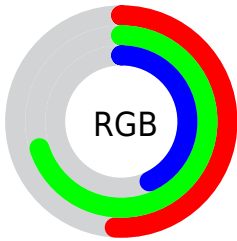

Distribution

Red (51%)

Green (70%)

Blue (43%)