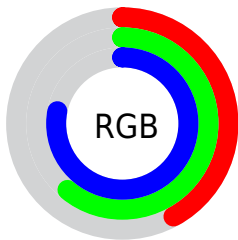

Distribution

- Red (42%)
- Green (61%)
- Blue (78%)