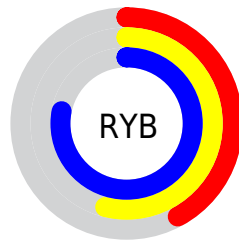

- Red (42%)
- Yellow (54%)
- Blue (78%)