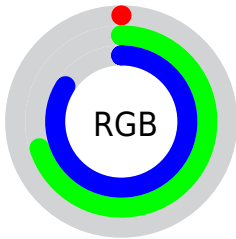

Distribution

- Red (0%)
- Green (70%)
- Blue (84%)