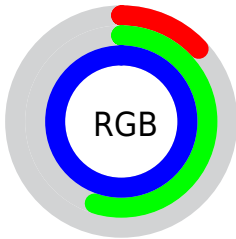

Distribution

- Red (13%)
- Green (55%)
- Blue (100%)