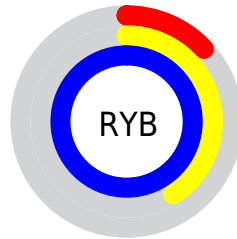

- Red (13%)
- Yellow (41%)
- Blue (100%)