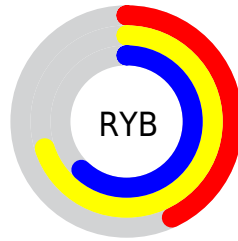

- Red (43%)
- Yellow (70%)
- Blue (62%)