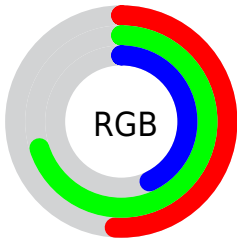

Distribution

- Red (51%)
- Green (70%)
- Blue (43%)