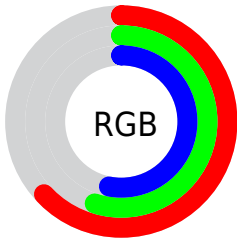

Distribution

- Red (63%)
- Green (55%)
- Blue (53%)