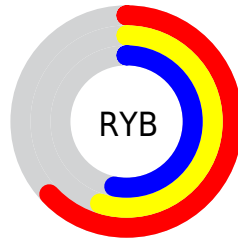

- Red (63%)
- Yellow (55%)
- Blue (53%)