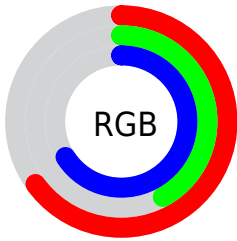

Distribution

- Red (65%)
- Green (42%)
- Blue (66%)