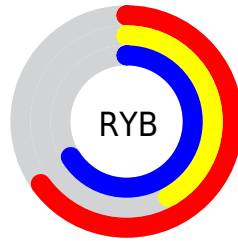

- Red (65%)
- Yellow (42%)
- Blue (66%)