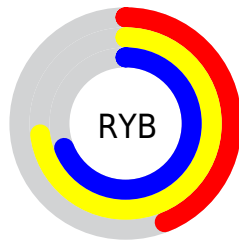

- Red (44%)
- Yellow (73%)
- Blue (69%)