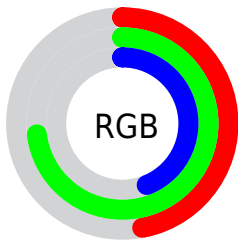

Distribution

- Red (47%)
- Green (73%)
- Blue (44%)