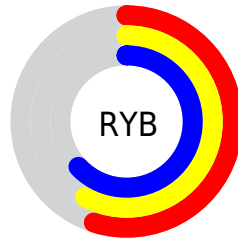

- Red (55%)
- Yellow (58%)
- Blue (63%)