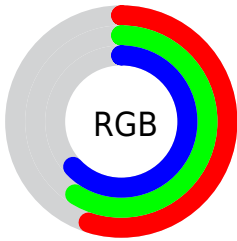

Distribution

- Red (55%)
- Green (59%)
- Blue (63%)