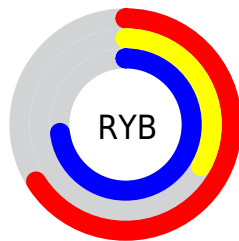

- Red (66%)
- Yellow (33%)
- Blue (73%)