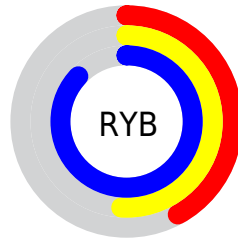

- Red (42%)
- Yellow (51%)
- Blue (87%)