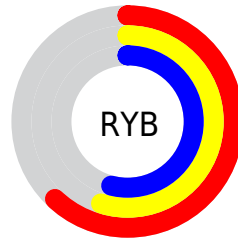

Details

The XYZ color **28.2636, 27.9621, 27.9523** is a dark color, and the websafe version is hex **999999**. A complement of this color would be **28.7960, 32.0197, 37.4638**, and the grayscale version is **27.1098, 28.5216, 31.0600**.

A 20% lighter version of the original color is **56.4273, 56.6413, 57.2490**, and **11.4810, 11.1427, 10.7782** is the 20% darker color. If you saturate the color by 10%, you get **25.2297, 23.6035, 21.6713**, and if you desaturate by 10%, it is **31.7423, 32.9401, 35.2137**.

Distribution

Red (62%)

Green (55%)

Blue (54%)

Red (62%)

Yellow (55%)

Blue (54%)

Cyan (0%)

Magenta (12%)

Yellow (13%)

Black (38%)

Cyan (38%)

Magenta (45%)

Yellow (46%)

Brightness & Saturation Gradients

These gradients show how the XYZ color 28.2636, 27.9621, 27.9523 changes by changing the brightness by 10 percent. The first figure shows a shift by +10% for each color and the second figure -10%.