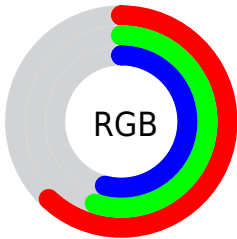

Distribution

Red (62%)

Green (55%)

Blue (54%)