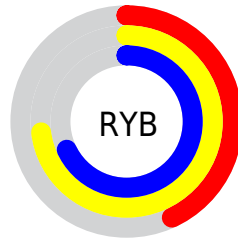

- Red (43%)
- Yellow (73%)
- Blue (68%)