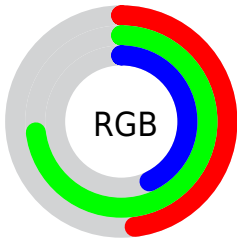

Distribution

- Red (48%)
- Green (73%)
- Blue (43%)