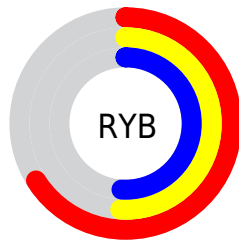

- Red (66%)
- Yellow (51%)
- Blue (51%)