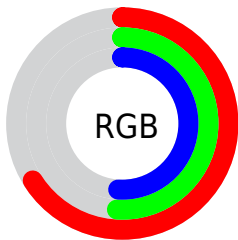

Distribution

- Red (66%)
- Green (51%)
- Blue (51%)