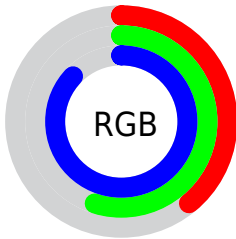

Distribution

- Red (39%)
- Green (55%)
- Blue (87%)