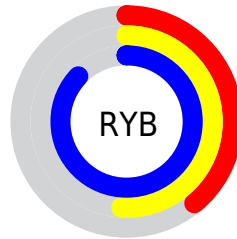

- Red (39%)
- Yellow (51%)
- Blue (87%)