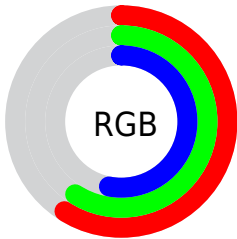

Distribution

- Red (59%)
- Green (59%)
- Blue (53%)