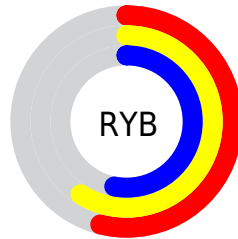

- Red (54%)
- Yellow (59%)
- Blue (53%)