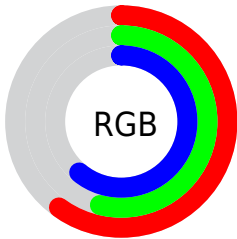

Distribution

- Red (60%)
- Green (54%)
- Blue (61%)