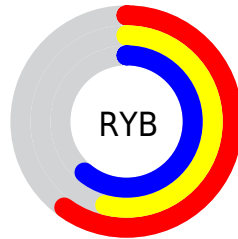

- Red (60%)
- Yellow (54%)
- Blue (61%)